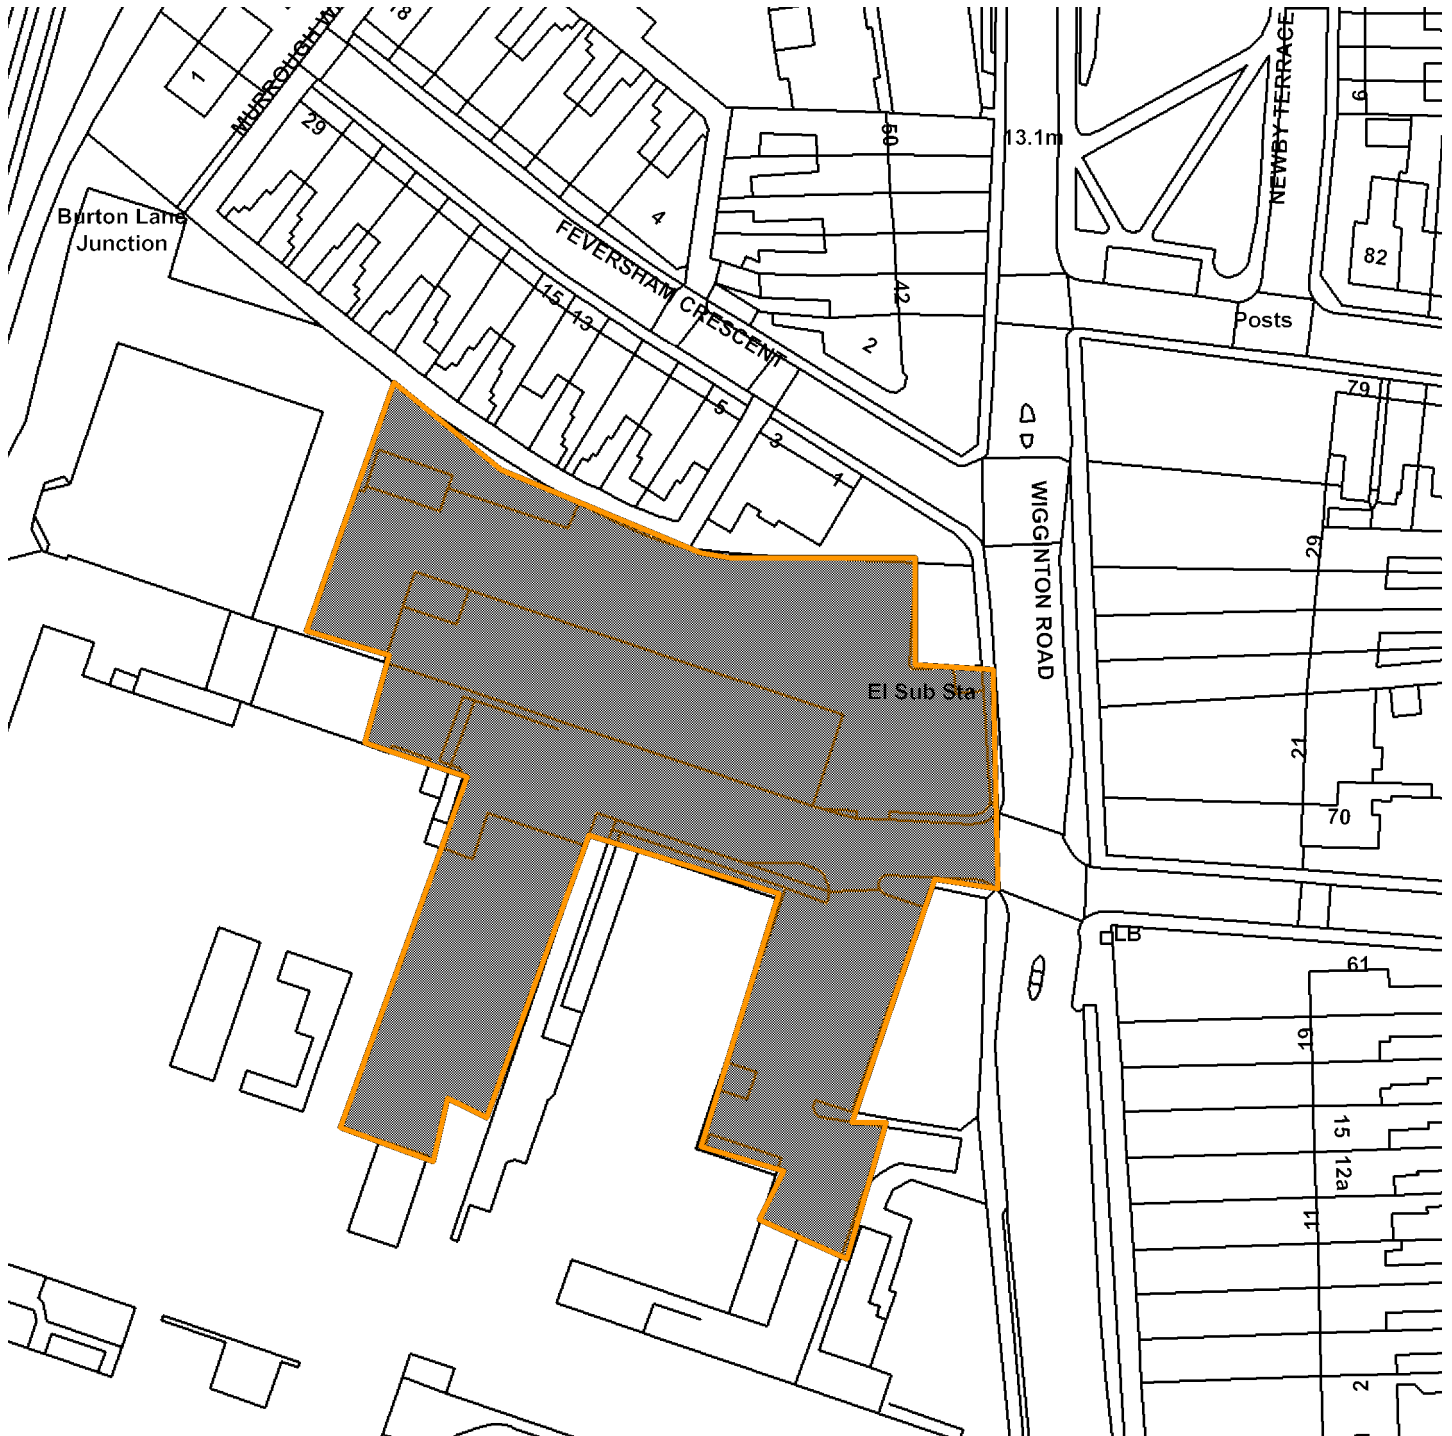

## York District Hospital, Wigginton Road

GIS by ESRI (UK)

Scale : 1:1028

Reproduced from the Ordnance Survey map with the permission of the Controller of Her Majesty's Stationery Office © Crown Copyright 2000.